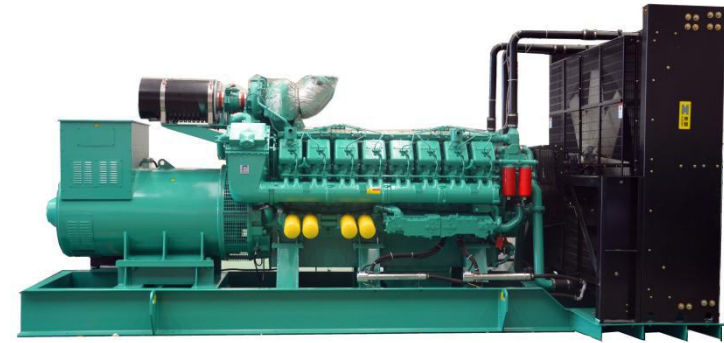

Datasheet

HGM2500HV11 Googol HV Diesel Power

Generator

1800kW-2250kVA

2000kW-2500kVA

50Hz

Googol diesel generators are powered by Googol engines which are being manufactured by latest US based technology. Googol engines are known for cost effective reliable power solution.

Features

Googol power generators are designed to operate under extreme conditions with low operational and maintenance cost.

Honny power manufacture and test it's products under strict QC rules to insure international manufacturing standard.

Equipment

Engine and alternator mounted on same frame steel skid.
Build in damper for anti-vibration.
Compact design, easy to operate and maintain.
Sino-US Googol brand engine
Top brand AC alternator
6.3/6.6/10/10.5/11kV as per requirement
Full range protections, alarms with auto shutdown features.
Comply with ISO8628 national standard and ISO9001 quality standard. Specially designed horizontal/vertical, engine driven/electrical radiator. Industrial, Residential silencers
Catalytic converters
Heat exchangers
Special spark arrester silencers
Standard set for "CE" certification
Sound & Weatherproof canopy optional
Spring, seismic anti-vibration mounts
Advanced facility for FAT.