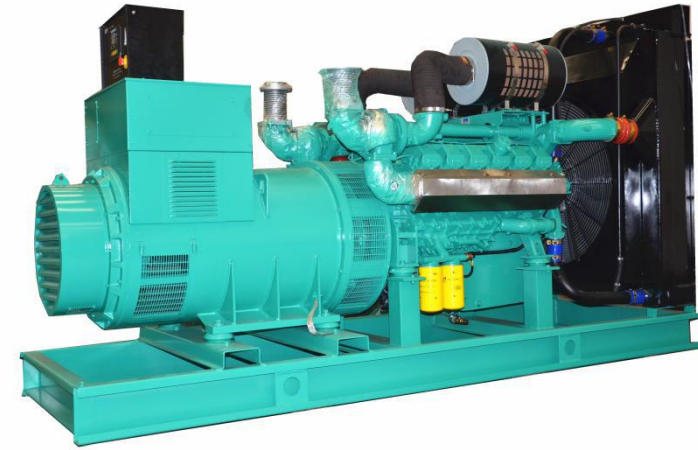

### HGM688HV11 Googol HV Diesel Power

Generator

500kW-625kVA

550kW-687.5kVA

50Hz

Googol diesel generators are powered by Googol engines which are being manufactured by latest US based technology. Googol engines are known for cost effective reliable power solution.

#### Equipment

Engine and alternator mounted on same frame steel skid.  
Build in damper for anti-vibration.  
Compact design, easy to operate and maintain.  
Sino-US Googol brand engine  
Top brand AC alternator  
6.3/6.6/10/10.5/11kV as per requirement  
Full range protections, alarms with auto shutdown features.  
Comply with ISO8628 national standard and ISO9001 quality standard. Specially designed horizontal/vertical, engine driven/electrical radiator. Industrial, Residential silencers  
Catalytic converters  
Heat exchangers  
Special spark arrester silencers  
Standard set for "CE" certification  
Sound & Weatherproof canopy optional  
Spring, seismic anti-vibration mounts  
Advanced facility for FAT.